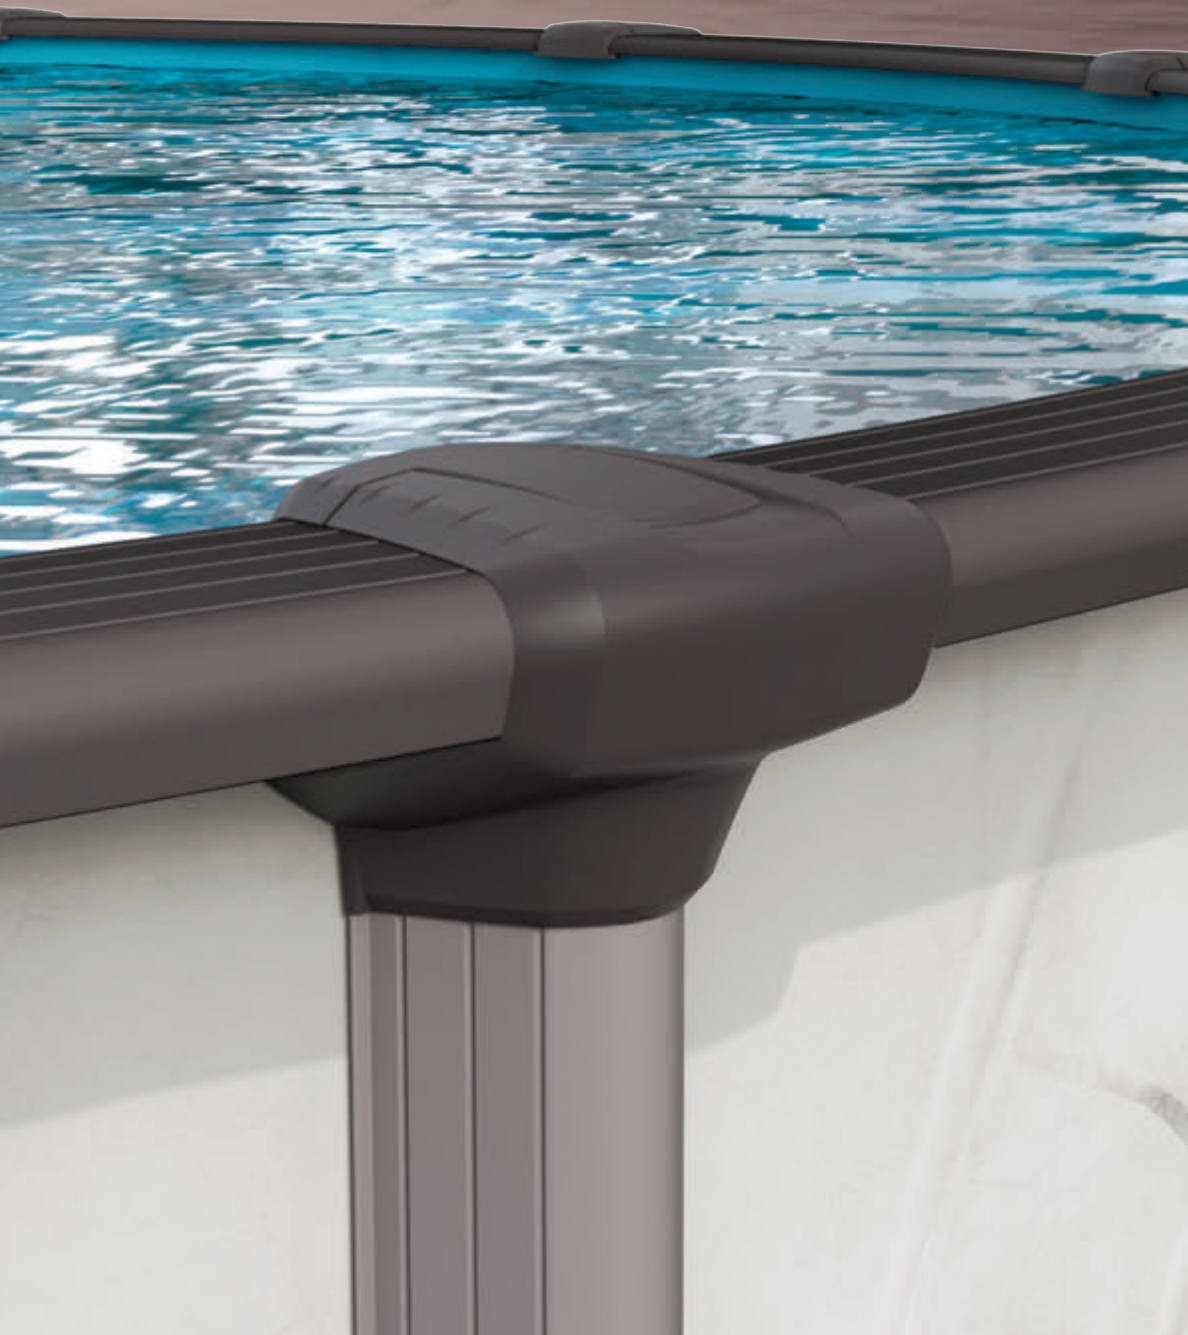

We bring technology and design together.

SERENA

When technology and design meet

Swim 
ABOVEGROUND.COM

Your above ground pool is designed to provide years of pleasure and safe family fun, so water safety practices should be strictly followed and enforced. Your pool contains shallow water, which makes diving or jumping unsafe. Diving or jumping into shallow water can lead to severe injury or death. Please observe the safety precautions that were provided to you when you purchased your above ground pool and conform to all local regulations.
© Copyright 2019

MKG-75-1058

Pepper colored ledge cover goes well with the Shadow grey uprights.

8-inch Pepper grey steel top ledge, unifying overall structure

LEAVES wall pattern complements the pool's richly colored grey structure.

SERENA

When technology and design meet

Available color and sizes

Color

Grey tones

Round

12' 15' 18' 21' 24' 27' 30' 33'

52" Height

Oval

12' x 17' 12' x 24' 15' x 26' 15' x 30' 18' x 33' 18' x 40'

52" Height

Features

High End Steel Series

- 8-inch Pepper grey steel top ledge
- Shadow grey steel uprights
- Pepper grey high impact resin ledge cover
- All steel components protected with Tru-Kote bonding system
- Stainless steel fasteners
- Patented curved top ledge
- Interlocking stabilizer system
- Top ledges & uprights protected with multiple layers of protection
- Leaves wall pattern
- Easy to assemble
- Yardmore Buttress-free support system for oval pools
-enjoy your pool without losing your yard